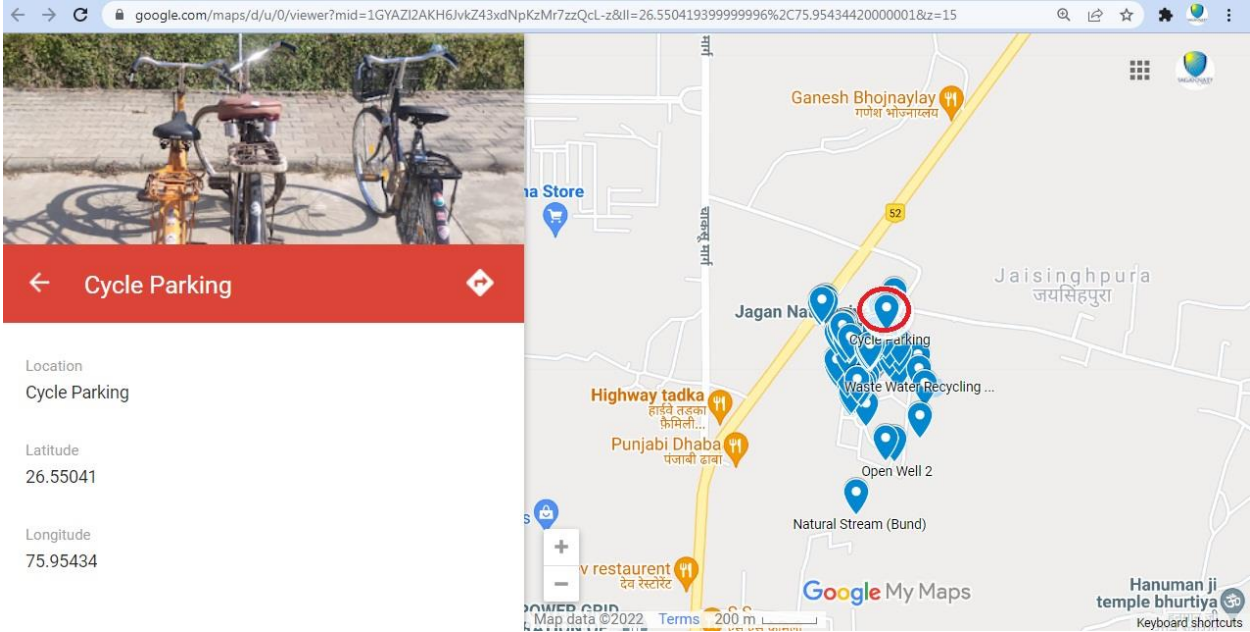

7.1.5 Green Campus Initiatives

Bicycle Stand

Geo Tag Link

<https://www.google.com/maps/d/u/0/viewer?mid=1GYAZI2AKH6JvkZ43xdNpKzMr7zzQcL-z&ll=26.550419399999996%2C75.95434420000001&z=15>